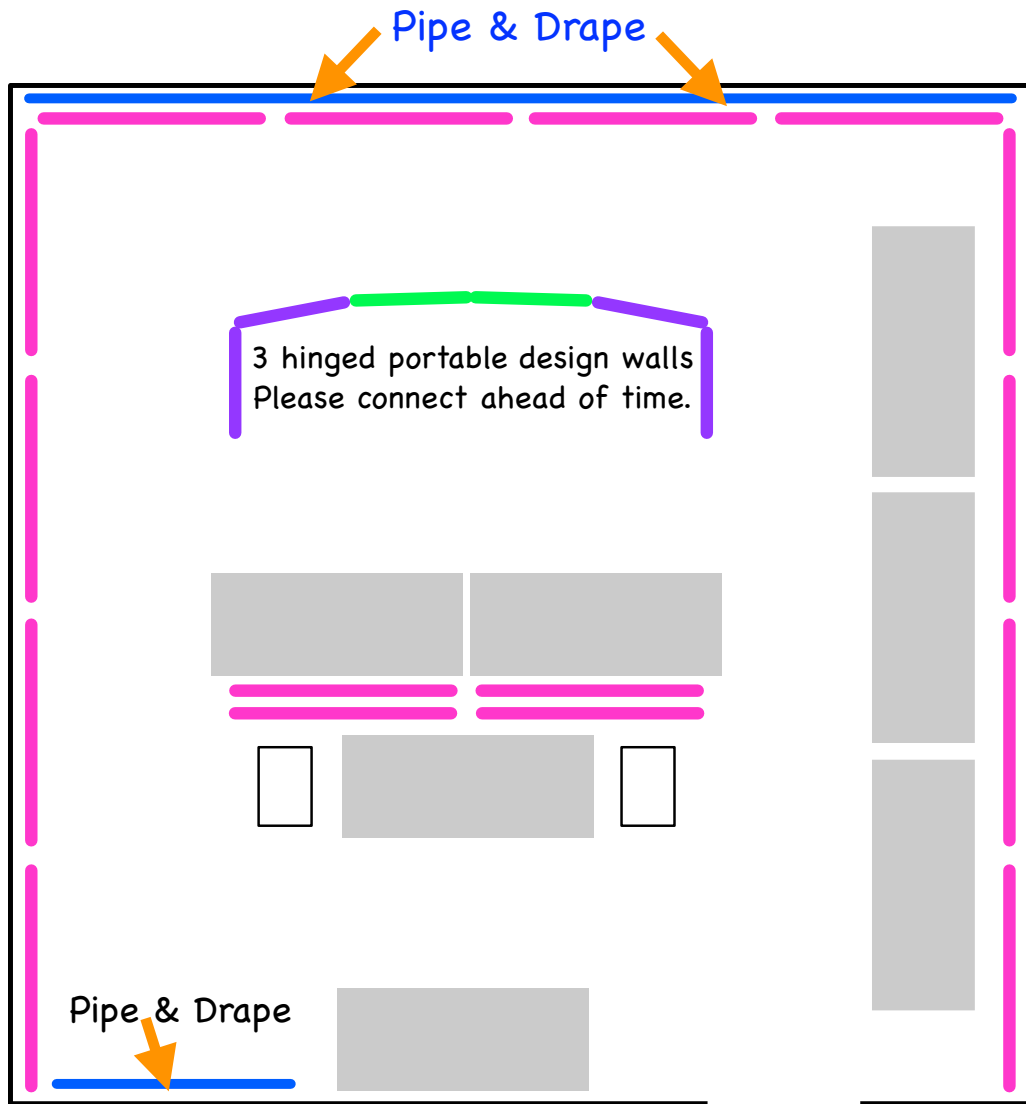

Mountaineer Room Layout for Quilt Show

-  Pipe & Drape
-  16 Pipes with Chains for hanging large bed quilts
-  7 Tables
 - 6 - 6 ft tables
 - 1 - 8 ft table
-  3 hinged portable design walls
- 8 Chairs